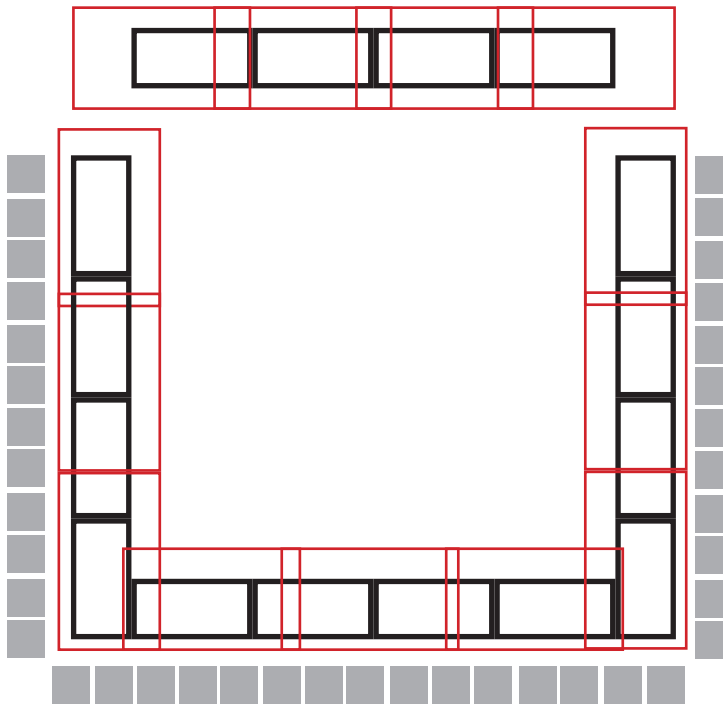

Table 1600 x 800 18 required

Table Cloth 1370 x 2750 18 required

Chairs approx 50 x 50

12 Chairs

12 Chairs

15 Chairs

Chefs area