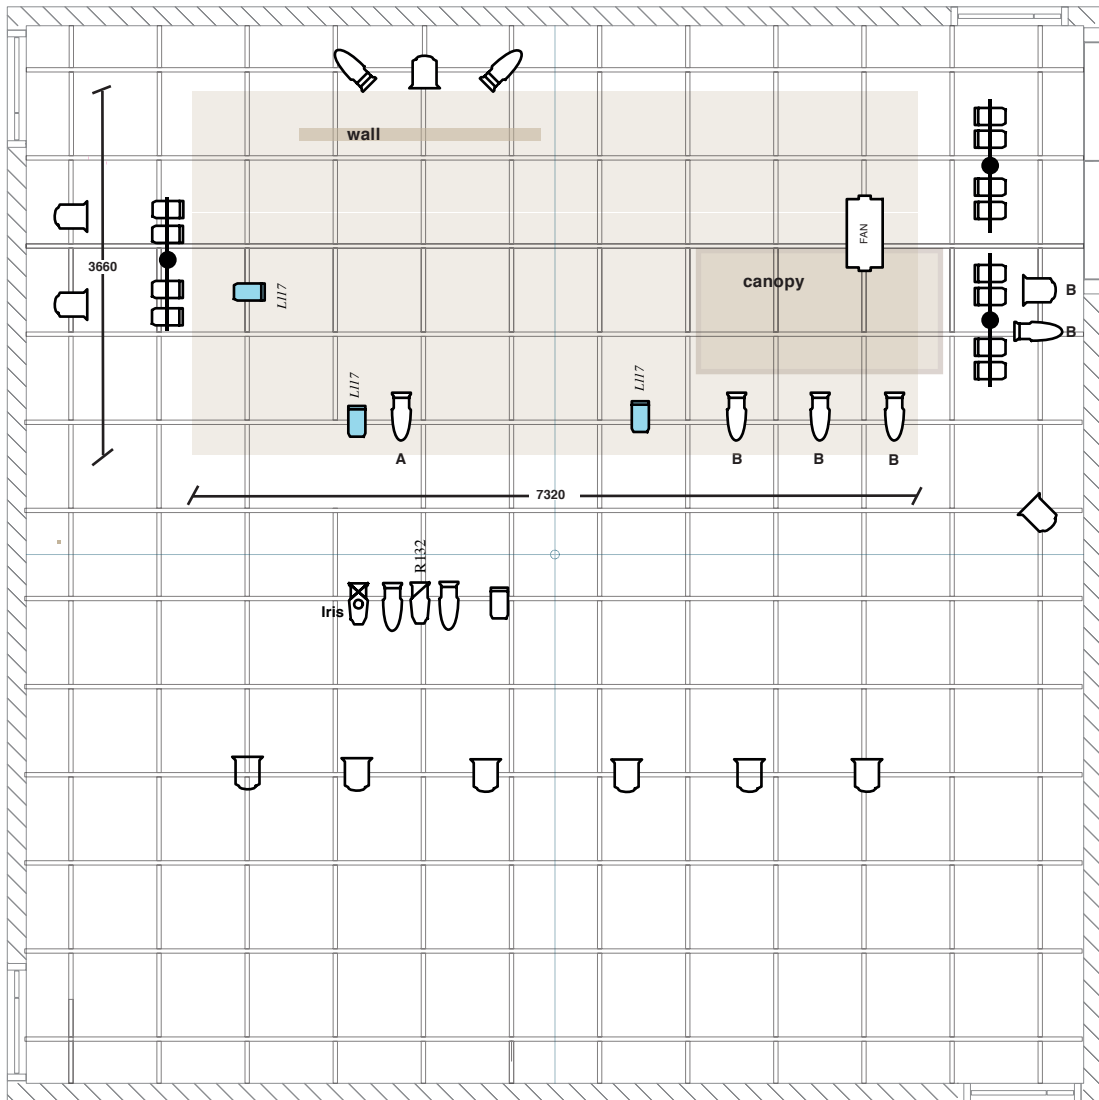

# Reckless Sleepers It's Hot It's Not Lighting plan

- |   |                    |   |                              |
|---|--------------------|---|------------------------------|
|  | Special focus wall |  | Special tight focus "moon"   |
| R132  |                    |   |                              |
|  | booms              |  | Special tight focus "puddle" |
|   |                    | A   |                              |
|   |                    |  | Special focus hatches        |
|   |                    | B   |                              |