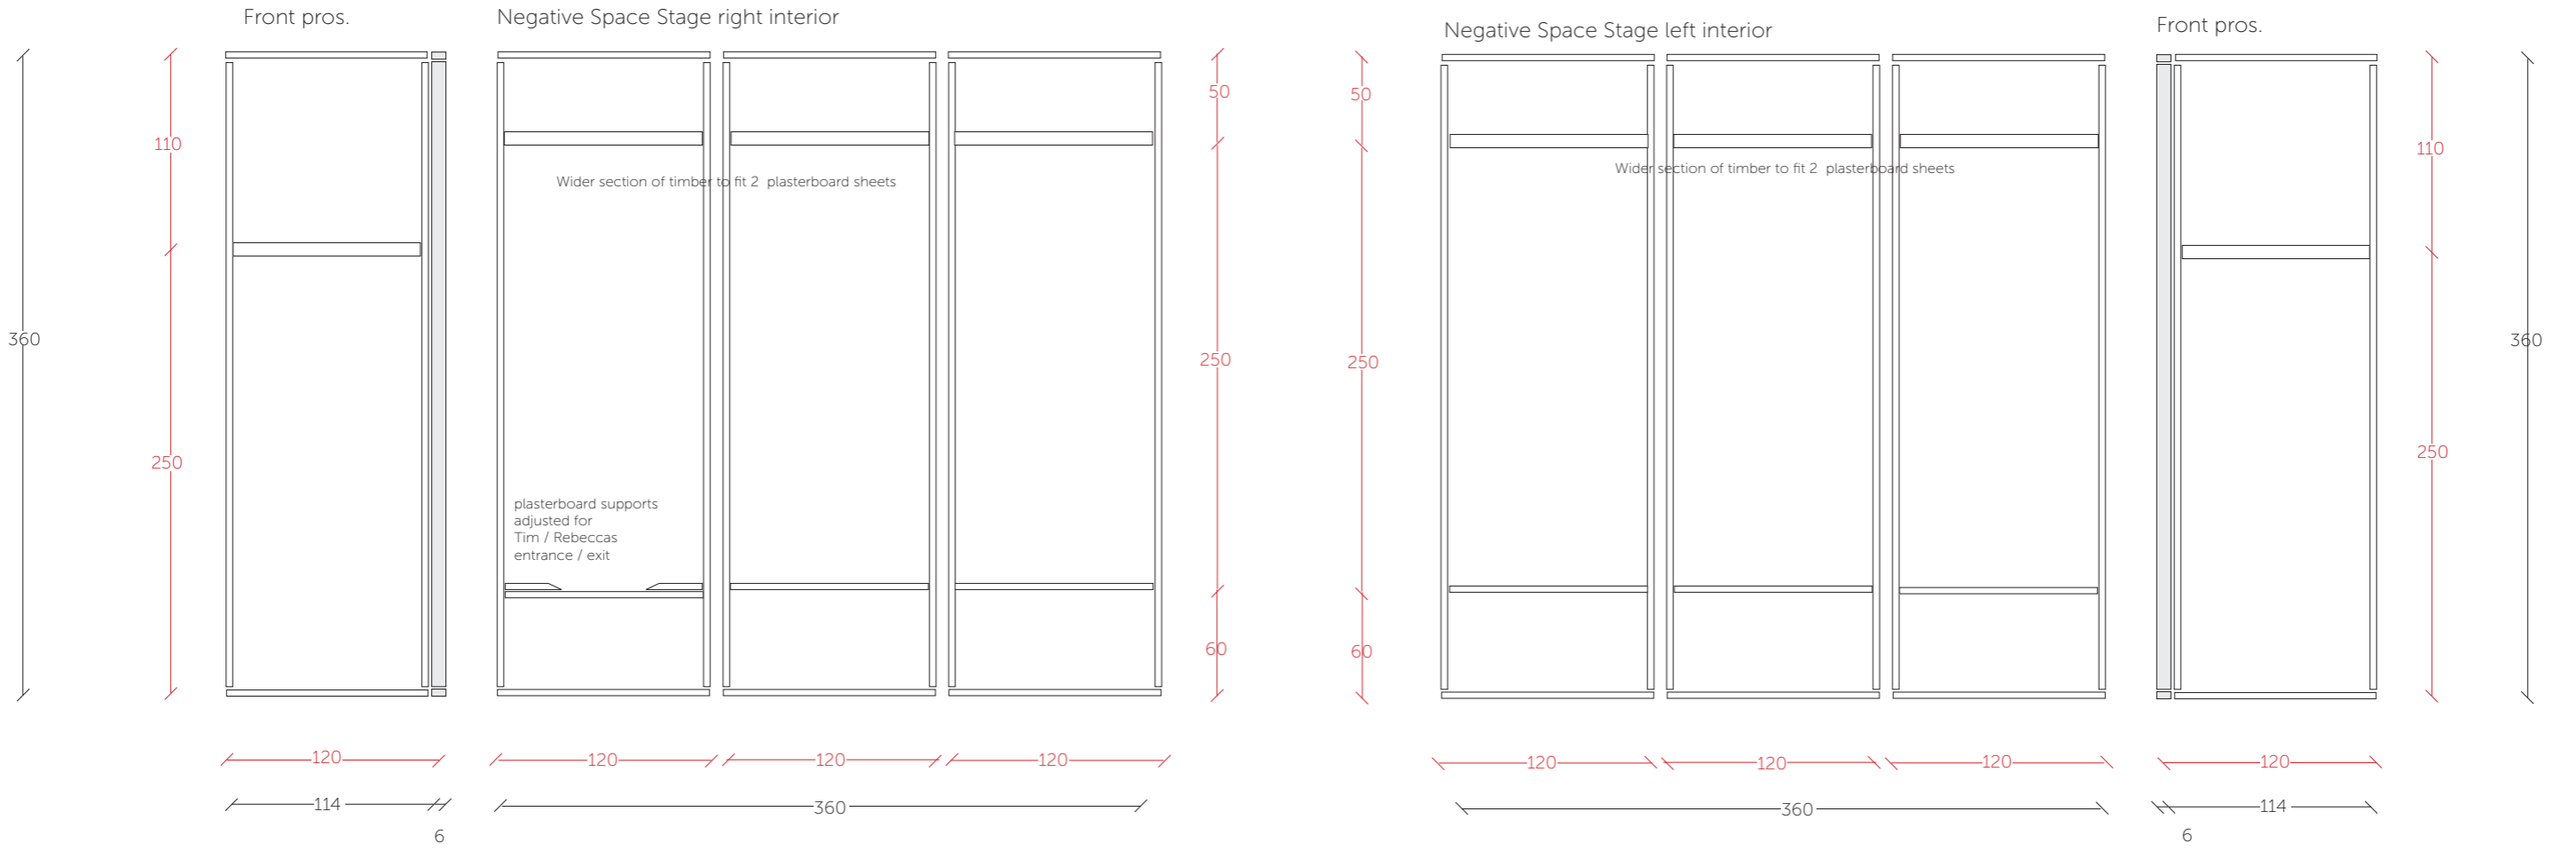

Negative Space black wooden dimentions
 Red pasterboard for 120 x 250 sheets

Negative Space Floor interior ply positions
And trap doors

underfloor support frames
Total frames plus cross pieces
and floor plate = 60cm

9 long pieces 360 each
off-cuts to level in between
longer lengths

Negative Space Floor
interior ply positions
And trap doors

Front Frame adjusted for Reckless Sleepers hatch

Negative Space exterior support frames

360 lengths used to tie in support structures at base & 1/3 way up