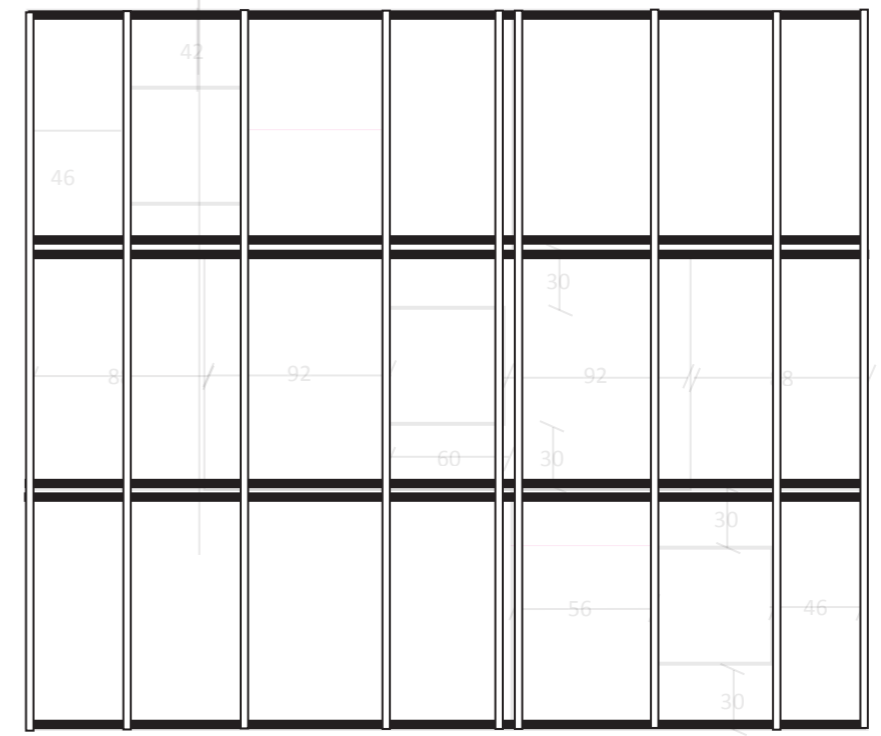

Negative Space black wooden dimentions
 Red pasterboard for 120 x 250 sheets

Negative Space Floor interior ply positions
And trap doors

underfloor support frames
Total frames plus cross pieces
and floor plate = 60cm

9 long pieces 360 each
off-cuts to level in between
longer lengths

Negative Space Floor
interior ply positions
And trap doors

Front Frame adjusted for Reckless Sleepers hatch

Negative Space exterior support frames

360 lengths used to tie in support structures at base & 1/3 way up