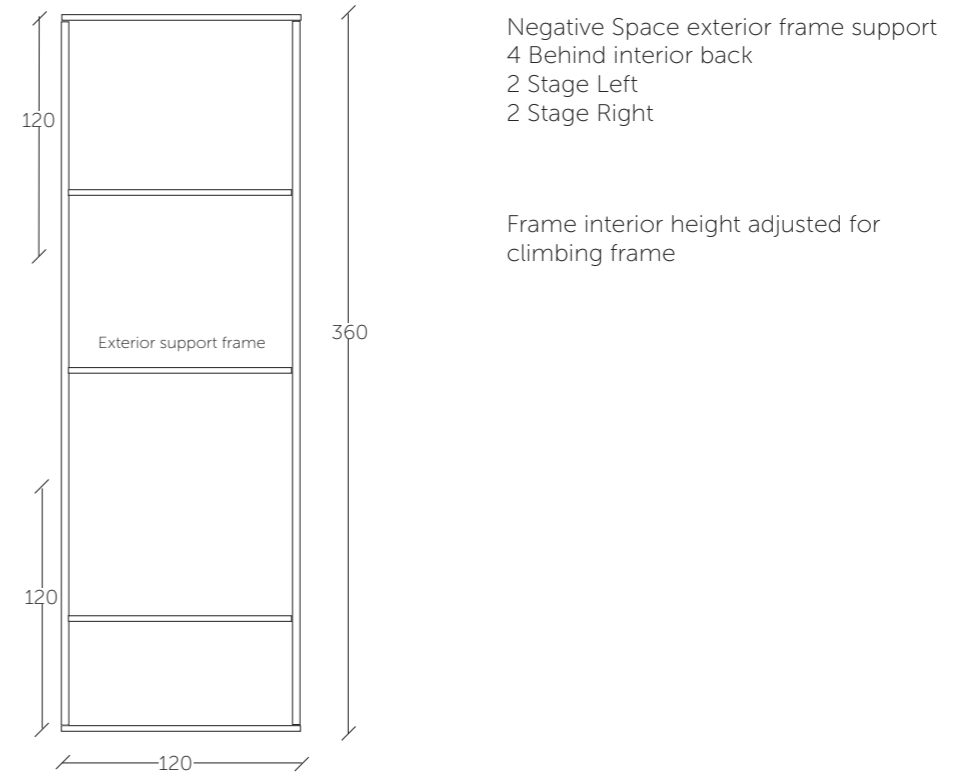

Negative Space black wooden dimentions
 Red pasterboard for 120 x 250 sheets

Negative Space Floor interior ply positions
And trap doors

underfloor support frames
Total frames plus cross pieces
and floor plate = 60cm

9 long pieces 360 each
off-cuts to level in between
longer lengths

Negative Space Floor
interior ply positions
And trap doors

Front Frame adjusted for Reckless Sleepers hatch

Negative Space exterior support frames

360 lengths used to tie in support structures at base & 1/3 way up