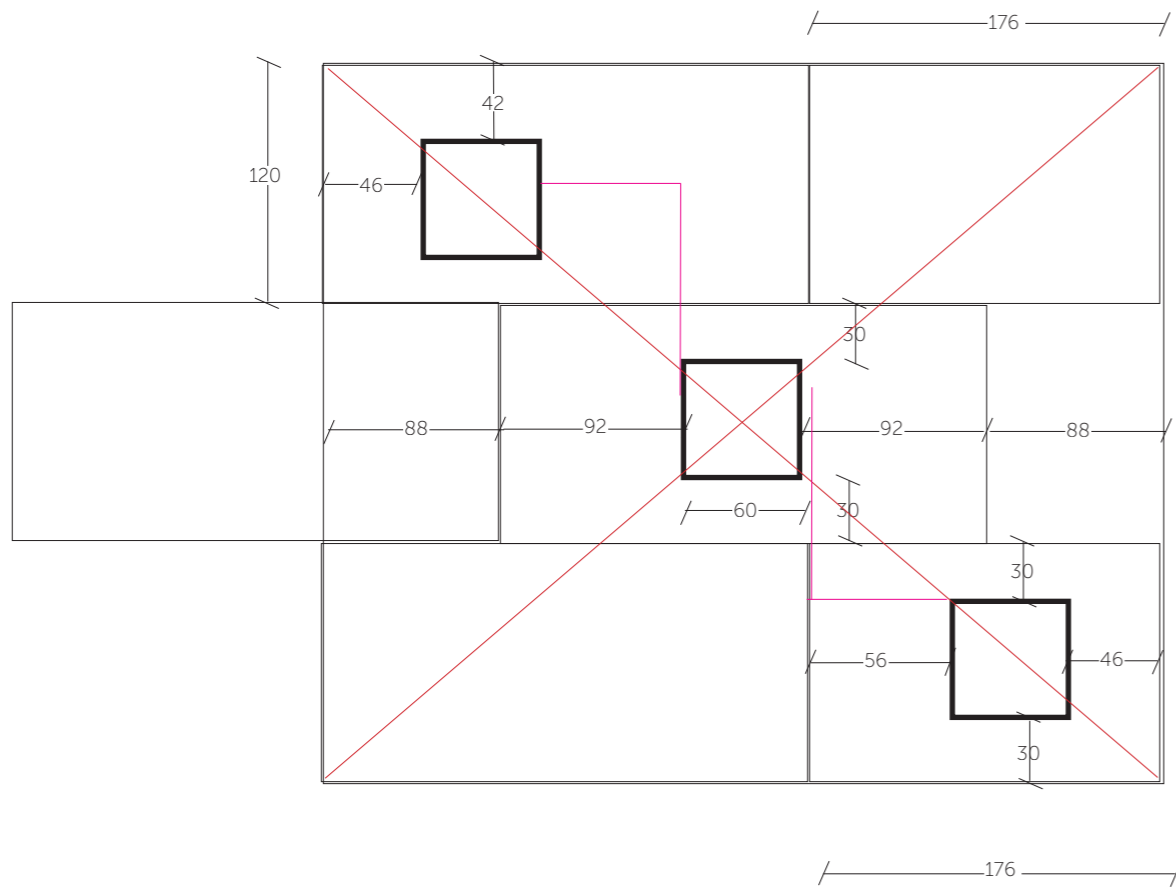

Negative Space black wooden dimentions
 Red pasterboard for 120 x 250 sheets

Negative Space Floor interior ply positions
And trap doors

underfloor support frames
Total frames plus cross pieces
and floor plate = 60cm

9 long pieces 360 each
off-cuts to level in between
longer lengths

Negative Space Floor
interior ply positions
And trap doors

Front Frame adjusted for Reckless Sleepers hatch

Negative Space exterior support frames

360 lengths used to tie in support structures at base & 1/3 way up