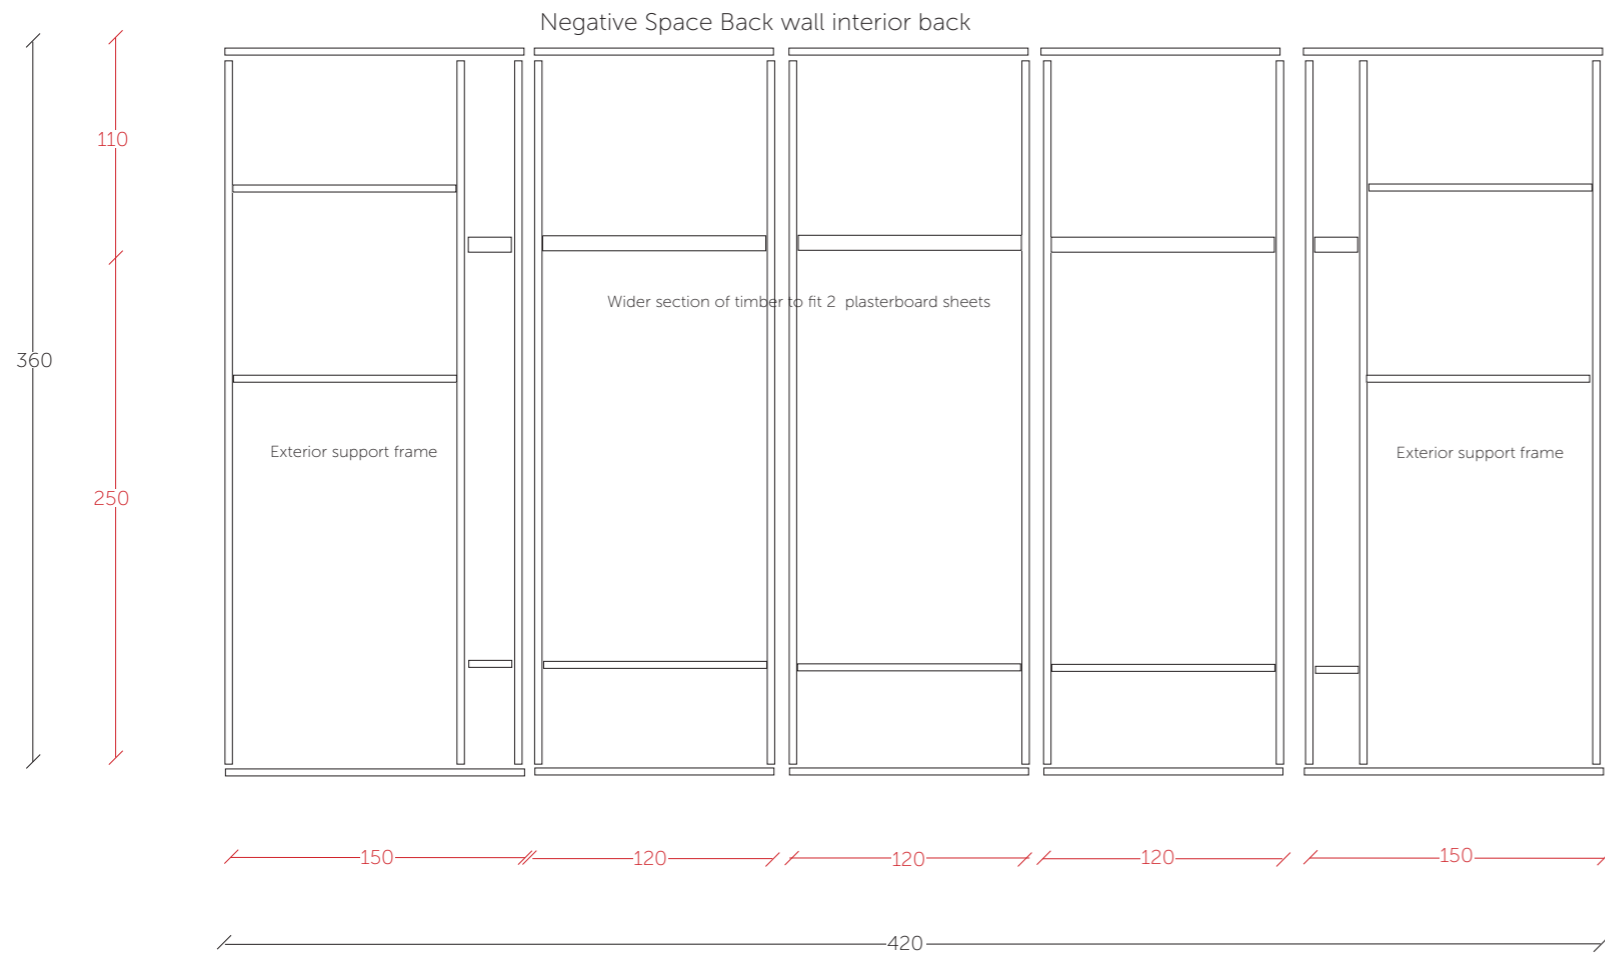

Negative Space black wooden dimentions
 Red pasterboard for 120 x 250 sheets

Negative Space Floor interior ply positions
And trap doors

underfloor support frames
Total frames plus cross pieces
and floor plate = 60cm

9 long pieces 360 each
off-cuts to level in between
longer lengths

Negative Space Floor
interior ply positions
And trap doors

Front Frame adjusted for Reckless Sleepers hatch

Negative Space exterior support frames

360 lengths used to tie in support structures at base & 1/3 way up