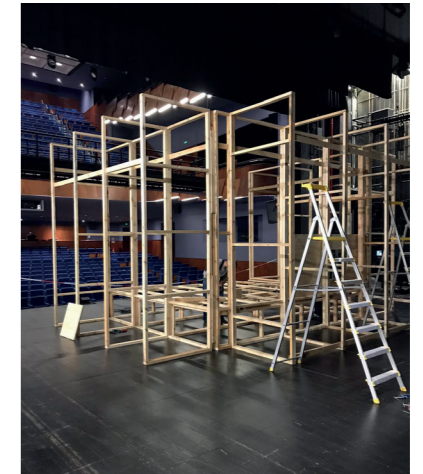

Negative Space black wooden dimentions
 Red pasterboard for 120 x 250 sheets

Negative Space Floor interior ply positions
And trap doors

underfloor support frames
Total frames plus cross pieces
and floor plate = 60cm

9 long pieces 360 each
off-cuts to level in between
longer lengths

Negative Space Floor
interior ply positions
And trap doors

Front Frame adjusted for Reckless Sleepers hatch

Negative Space exterior support frames

360 lengths used to tie in support structures at base & 1/3 way up