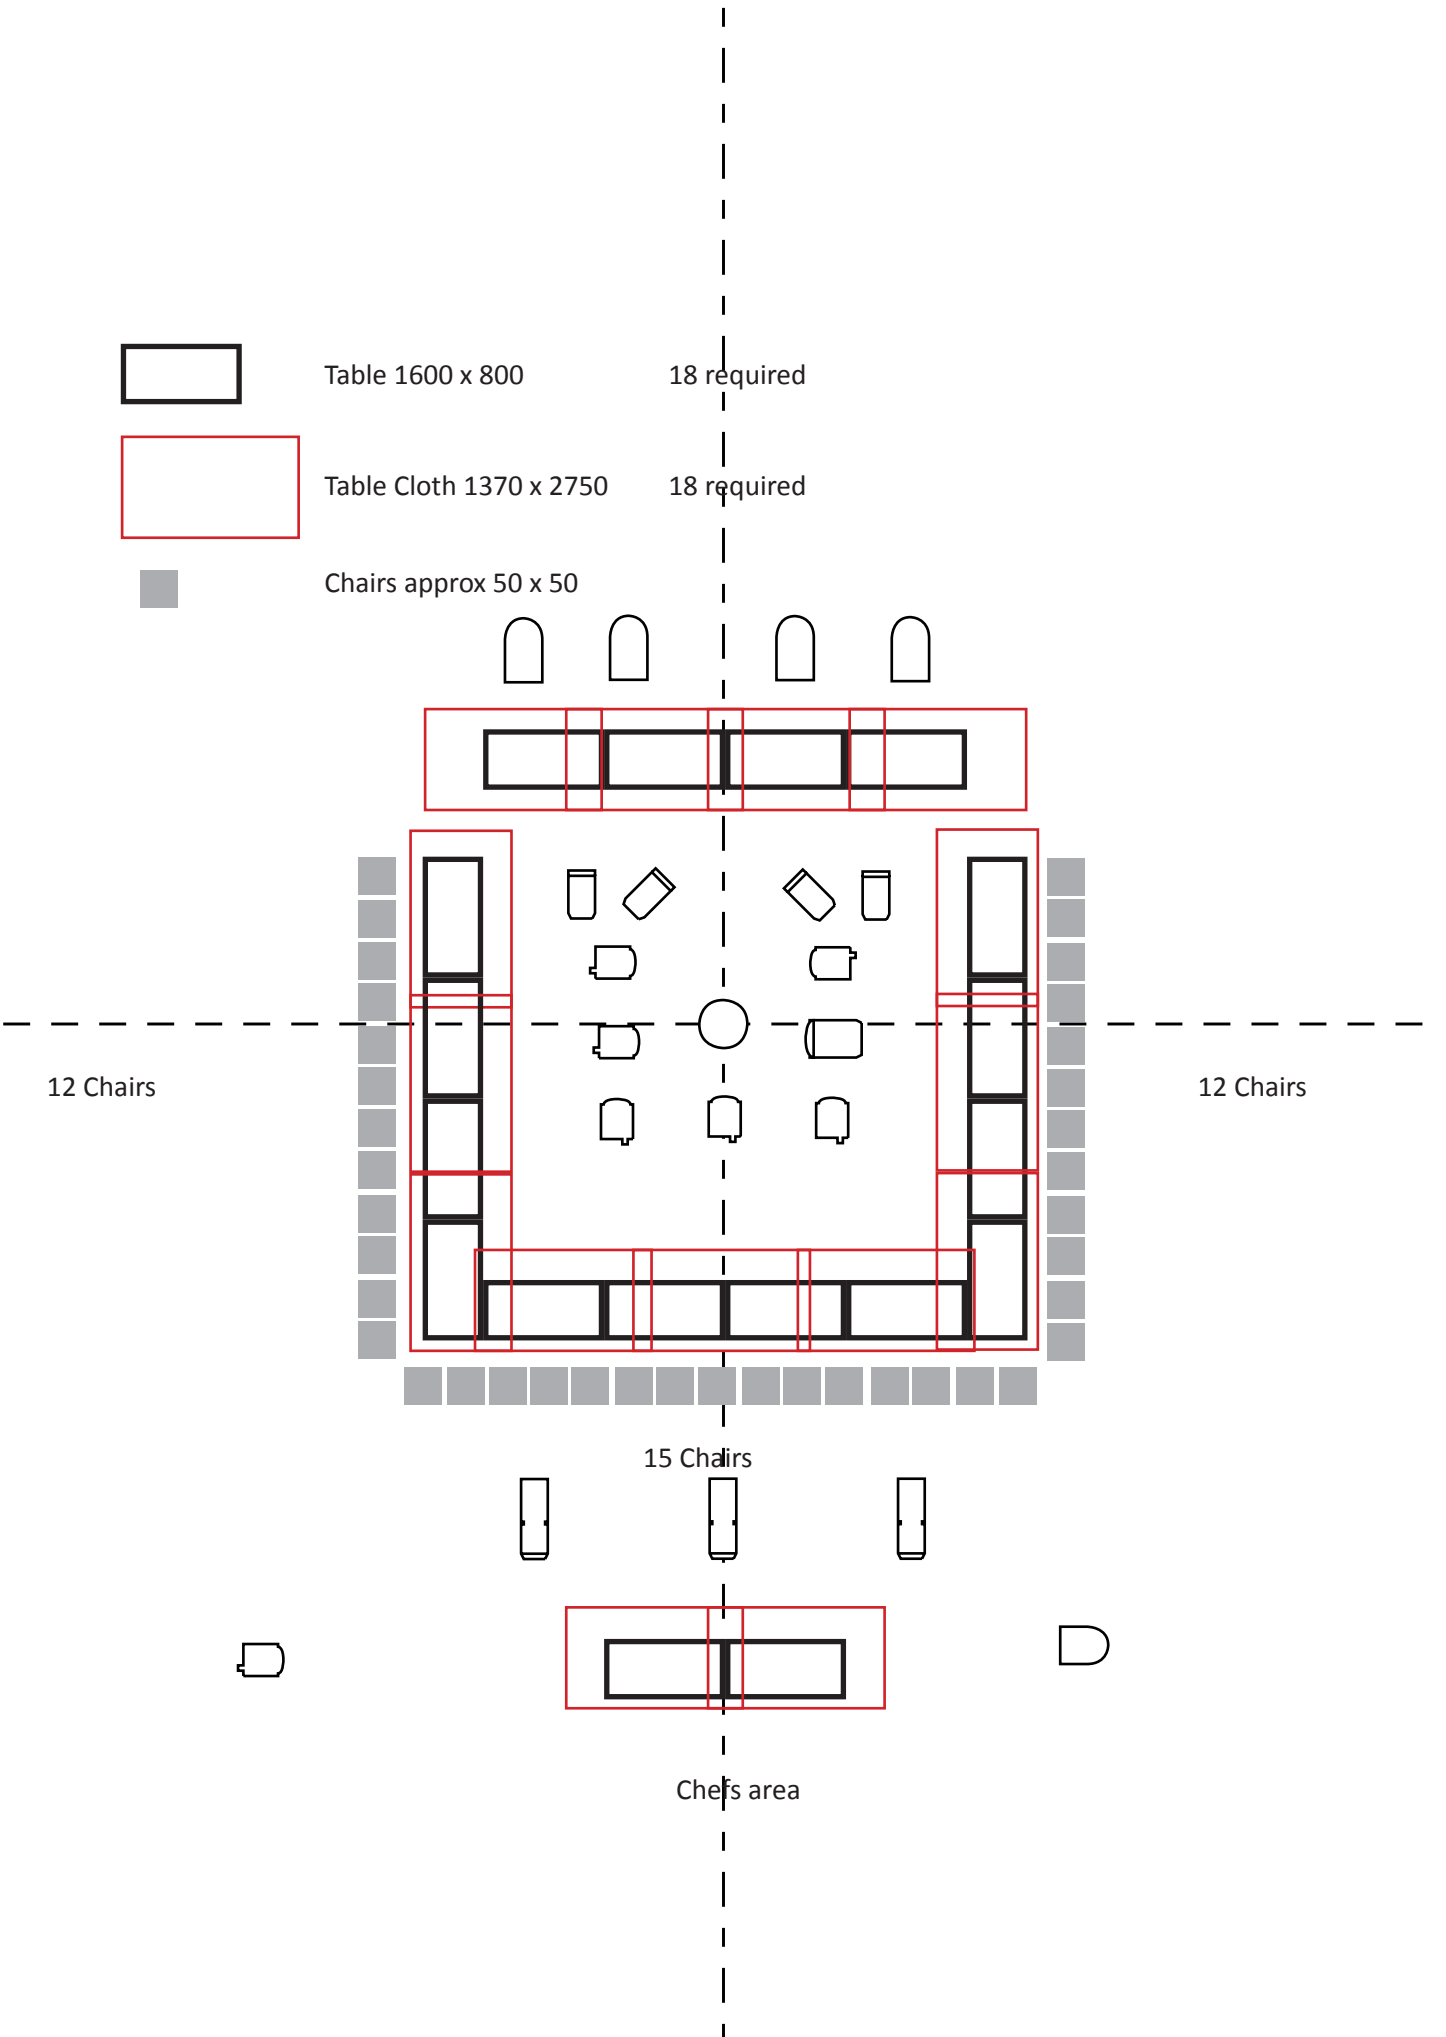

Table 1600 x 800

18 required

Table Cloth 1370 x 2750

18 required

Chairs approx 50 x 50

12 Chairs

12 Chairs

15 Chairs

Chef's area